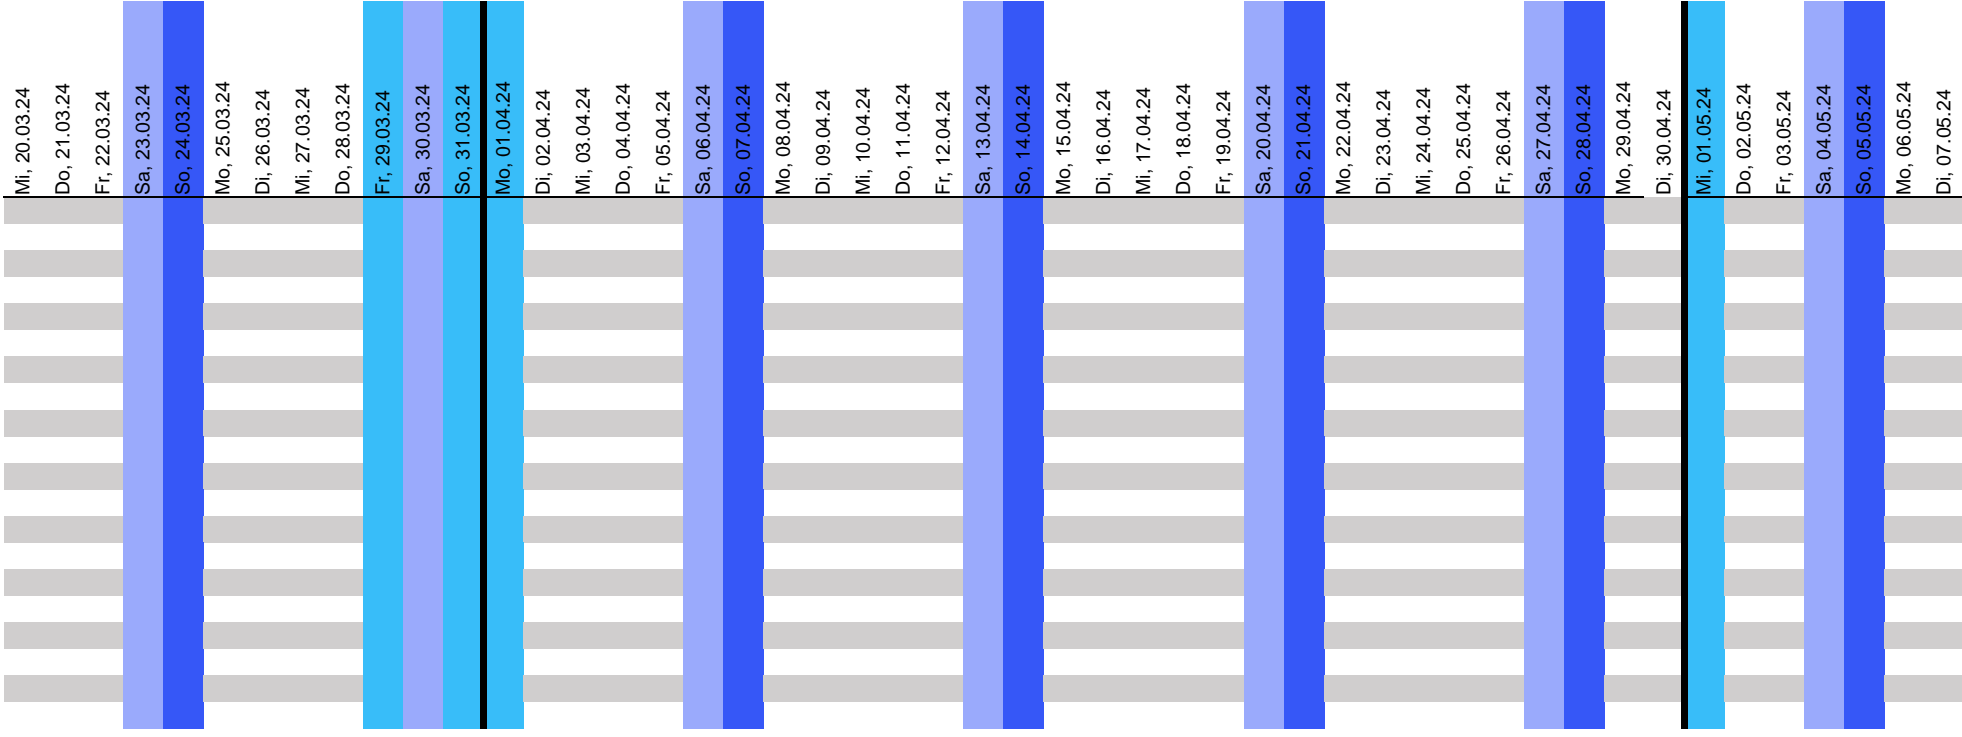

A calendar grid for February and March 2024. The grid consists of 28 rows and 7 columns. The days of the week are listed in the first column. The dates are listed in the second column. The weekends (Saturdays and Sundays) are highlighted with blue bars. The grid is divided into three sections by vertical black lines: the first section covers February 1st to 9th, the second section covers February 10th to 29th, and the third section covers March 1st to 19th.

Day	Date
Mi	31.01.24
Do	01.02.24
Fr	02.02.24
Sa	03.02.24
So	04.02.24
Mo	05.02.24
Di	06.02.24
Mi	07.02.24
Do	08.02.24
Fr	09.02.24
Sa	10.02.24
So	11.02.24
Mo	12.02.24
Di	13.02.24
Mi	14.02.24
Do	15.02.24
Fr	16.02.24
Sa	17.02.24
So	18.02.24
Mo	19.02.24
Di	20.02.24
Mi	21.02.24
Do	22.02.24
Fr	23.02.24
Sa	24.02.24
So	25.02.24
Mo	26.02.24
Di	27.02.24
Mi	28.02.24
Do	29.02.24
Fr	01.03.24
Sa	02.03.24
So	03.03.24
Mo	04.03.24
Di	05.03.24
Mi	06.03.24
Do	07.03.24
Fr	08.03.24
Sa	09.03.24
So	10.03.24
Mo	11.03.24
Di	12.03.24
Mi	13.03.24
Do	14.03.24
Fr	15.03.24
Sa	16.03.24
So	17.03.24
Mo	18.03.24
Di	19.03.24

A calendar grid for August and September 2024. The grid consists of 10 columns and 10 rows. The dates are listed in the top row. The following dates are highlighted with blue bars: August 17, 18, 24, 25, 31, 01, 07, 08, 14, 15, 21, 22, 28, 29, and September 01, 07, 08, 14, 15, 21, 22, 28, 29. A thick black vertical line is present on the 6th column (September 01).