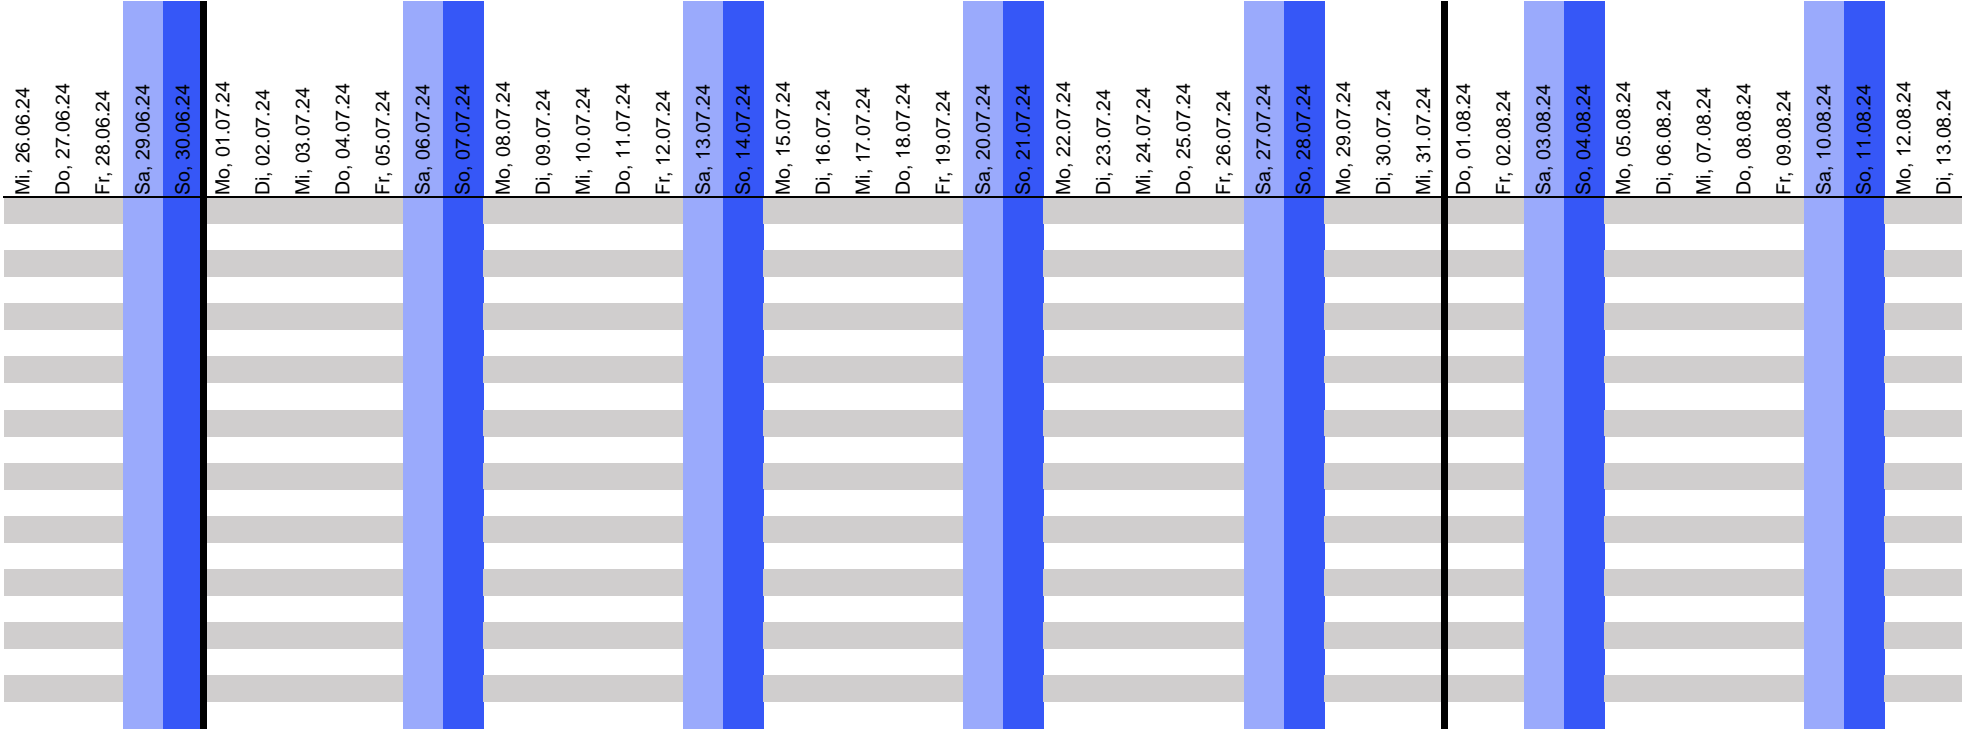

A calendar grid for February and March 2024. The grid consists of 28 rows and 7 columns. The days of the week are listed in the first column. The dates are listed in the second column. The weekends (Saturdays and Sundays) are highlighted with blue bars. The grid is divided into three sections by vertical black lines: the first section covers February 1st to 9th, the second section covers February 10th to 29th, and the third section covers March 1st to 19th.

Day	Date
Mi	31.01.24
Do	01.02.24
Fr	02.02.24
Sa	03.02.24
So	04.02.24
Mo	05.02.24
Di	06.02.24
Mi	07.02.24
Do	08.02.24
Fr	09.02.24
Sa	10.02.24
So	11.02.24
Mo	12.02.24
Di	13.02.24
Mi	14.02.24
Do	15.02.24
Fr	16.02.24
Sa	17.02.24
So	18.02.24
Mo	19.02.24
Di	20.02.24
Mi	21.02.24
Do	22.02.24
Fr	23.02.24
Sa	24.02.24
So	25.02.24
Mo	26.02.24
Di	27.02.24
Mi	28.02.24
Do	29.02.24
Fr	01.03.24
Sa	02.03.24
So	03.03.24
Mo	04.03.24
Di	05.03.24
Mi	06.03.24
Do	07.03.24
Fr	08.03.24
Sa	09.03.24
So	10.03.24
Mo	11.03.24
Di	12.03.24
Mi	13.03.24
Do	14.03.24
Fr	15.03.24
Sa	16.03.24
So	17.03.24
Mo	18.03.24
Di	19.03.24

A calendar grid for August and September 2024. The grid consists of 10 columns and 10 rows. The dates are listed in the top row. The following dates are highlighted with blue bars: August 17, 18, 24, 25, 31, 01, 07, 08, 14, 15, 21, 22, 28, 29, and September 01, 07, 08, 14, 15, 21, 22, 28, 29. A thick black vertical line is present on the 6th column (September 01).