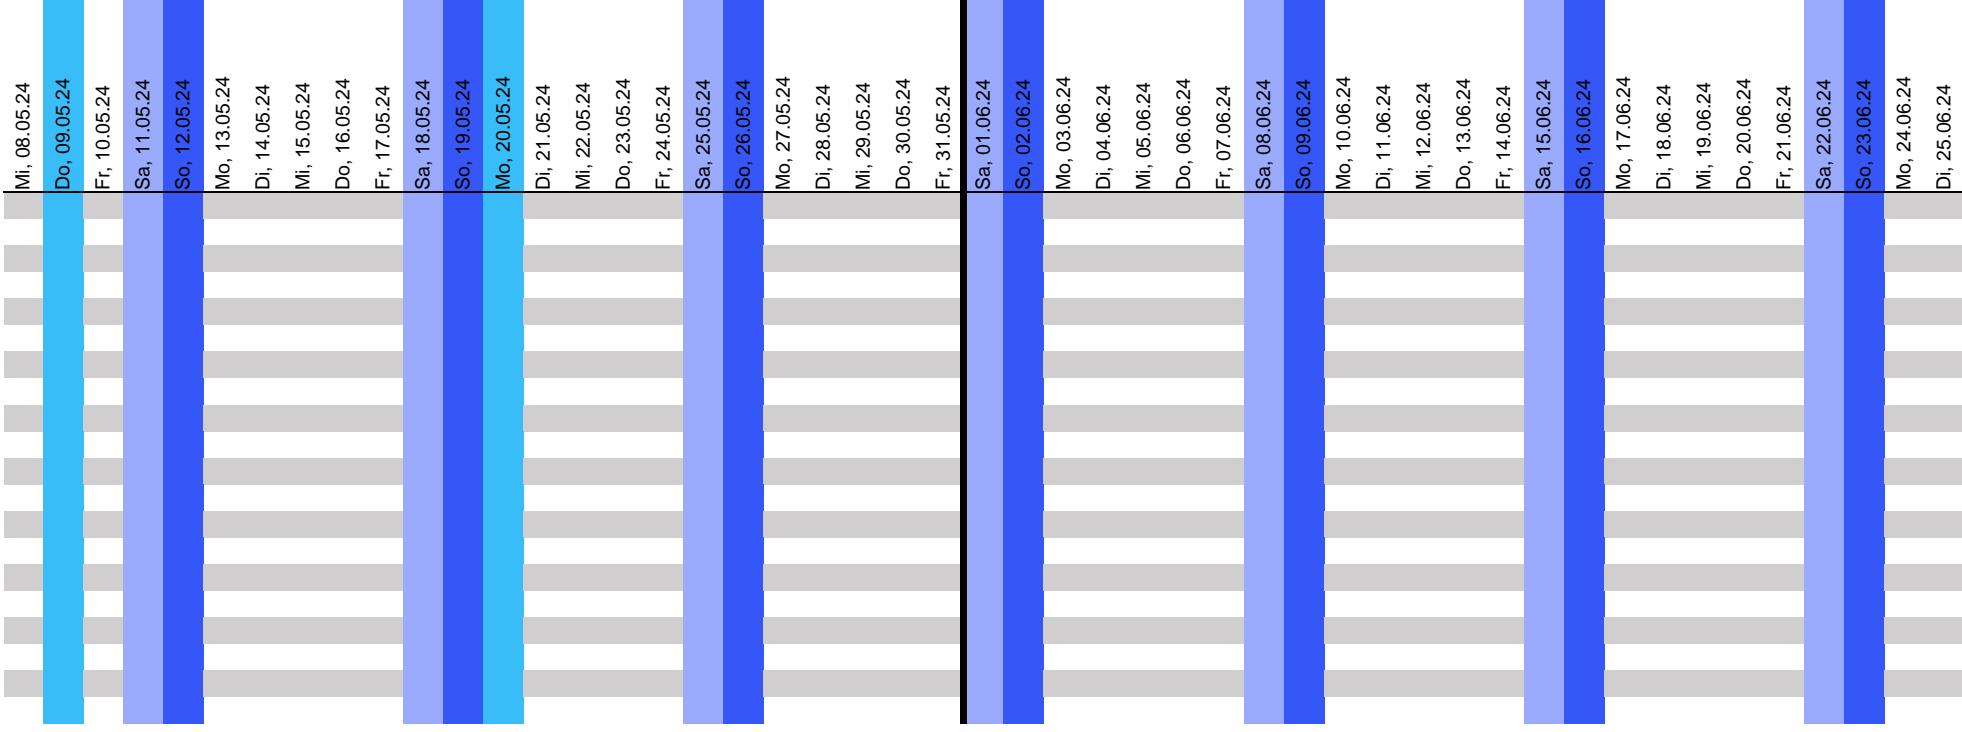

A calendar grid for February and March 2024. The grid consists of 28 rows and 7 columns. The days of the week are listed in the first column. The dates are listed in the second column. The weekends (Saturdays and Sundays) are highlighted with blue bars. The grid is divided into three sections by vertical black lines: the first section covers February 1st to 9th, the second section covers February 10th to 29th, and the third section covers March 1st to 19th.

Day	Date
Mi	31.01.24
Do	01.02.24
Fr	02.02.24
Sa	03.02.24
So	04.02.24
Mo	05.02.24
Di	06.02.24
Mi	07.02.24
Do	08.02.24
Fr	09.02.24
Sa	10.02.24
So	11.02.24
Mo	12.02.24
Di	13.02.24
Mi	14.02.24
Do	15.02.24
Fr	16.02.24
Sa	17.02.24
So	18.02.24
Mo	19.02.24
Di	20.02.24
Mi	21.02.24
Do	22.02.24
Fr	23.02.24
Sa	24.02.24
So	25.02.24
Mo	26.02.24
Di	27.02.24
Mi	28.02.24
Do	29.02.24
Fr	01.03.24
Sa	02.03.24
So	03.03.24
Mo	04.03.24
Di	05.03.24
Mi	06.03.24
Do	07.03.24
Fr	08.03.24
Sa	09.03.24
So	10.03.24
Mo	11.03.24
Di	12.03.24
Mi	13.03.24
Do	14.03.24
Fr	15.03.24
Sa	16.03.24
So	17.03.24
Mo	18.03.24
Di	19.03.24

A calendar grid for August and September 2024. The grid consists of 10 columns and 10 rows. The dates are listed in the top row. The following dates are highlighted with blue bars: August 17, 18, 24, 25, 31, 01, 07, 08, 14, 15, 21, 22, 28, 29, and September 01, 07, 08, 14, 15, 21, 22, 28, 29. A thick black vertical line is present on the 6th column (September 01).